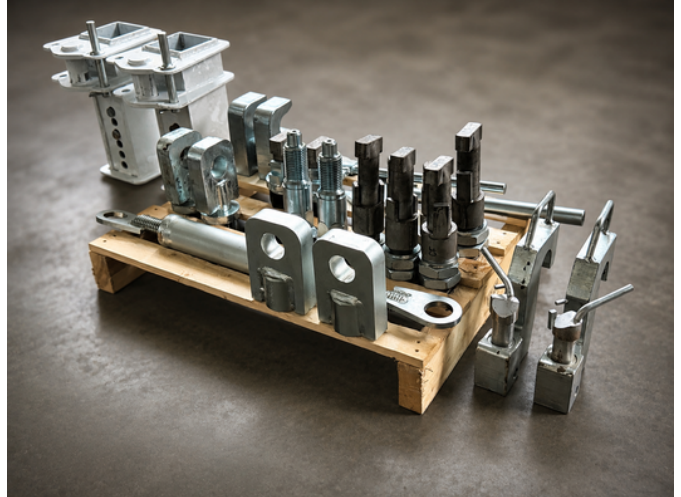

VDZ Systems Towing

General features

Brand	VDZ Systems
Subcategory	Other truck attachments
Condition	Used
Reference	VDZ System

VDZ Systems Towing

Description

VDZ basic set from a few years ago, with most parts never used. This is an extensive set that can be further expanded according to your own wishes. - Brackets - Traverse universeel - Key toolset - Set Winch eyes universal - Set Scania 4 series - Threaded Sockets / tow hooks - VDZ SET for MAN (models from building year 2003 and newer), Mercedes (models from building year 2011 and newer), and RENAULT AE. - VDZ Towing Adapter (Pin) SET for DAF XF 106 and DAF CF - VDZ SET for DAF Trucks CF-Series (Towing Pin SET) - VDZ SET for DAF Trucks XF-Series (Towing Pin SET) - VDZ SET for VOLVO FM and VOLVO FH - VDZ SET for VOLVO